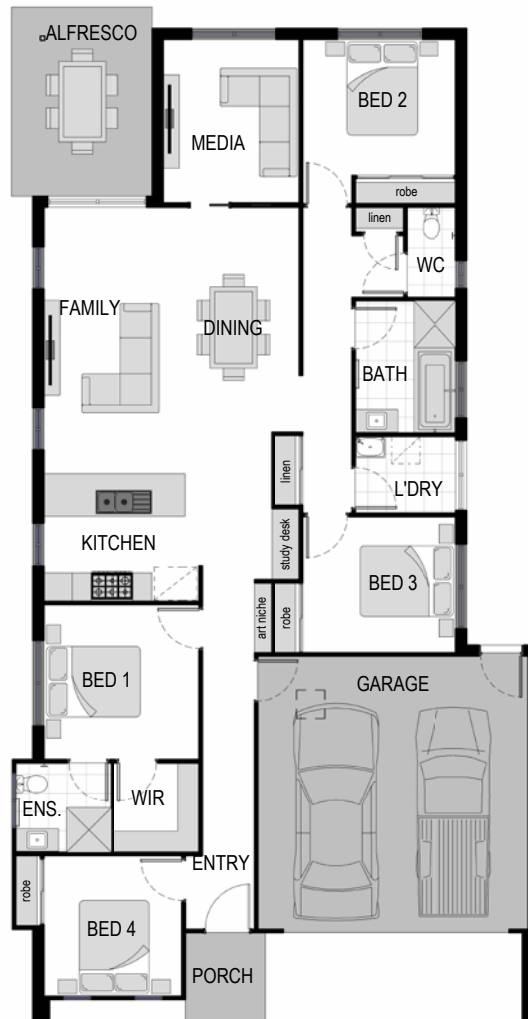

## 201

- 🛏 4
- 🍷 2
- 🚗 2
- 🪑 1
- 📺 1

Introducing Zest, a contemporary design that embodies the essence of modern coastal living with a minimalistic touch.

SSF0011-12.5-P0006-A

SUITS  
**12.5m**  
LOT  
WIDTH

#### HOME AREA

Width	11.20m
Length	21.90m
Gross Area	201.66m <sup>2</sup>

#### ROOM DIMENSIONS

Bed 1	3.30 x 3.30m	Family	2.70 x 5.60m
Bed 2	2.90 x 3.20m	Dining	2.70 x 5.60m
Bed 3	2.90 x 3.20m	Alfresco	4.00 x 2.90m
Bed 4	3.00 x 2.90m	Garage	6.00 x 5.70m
Media	3.40 x 2.90m		

Please note this document, including plans, materials and inclusions is for illustrative purposes only and is provided as a guide. Plans may not be drawn to scale.