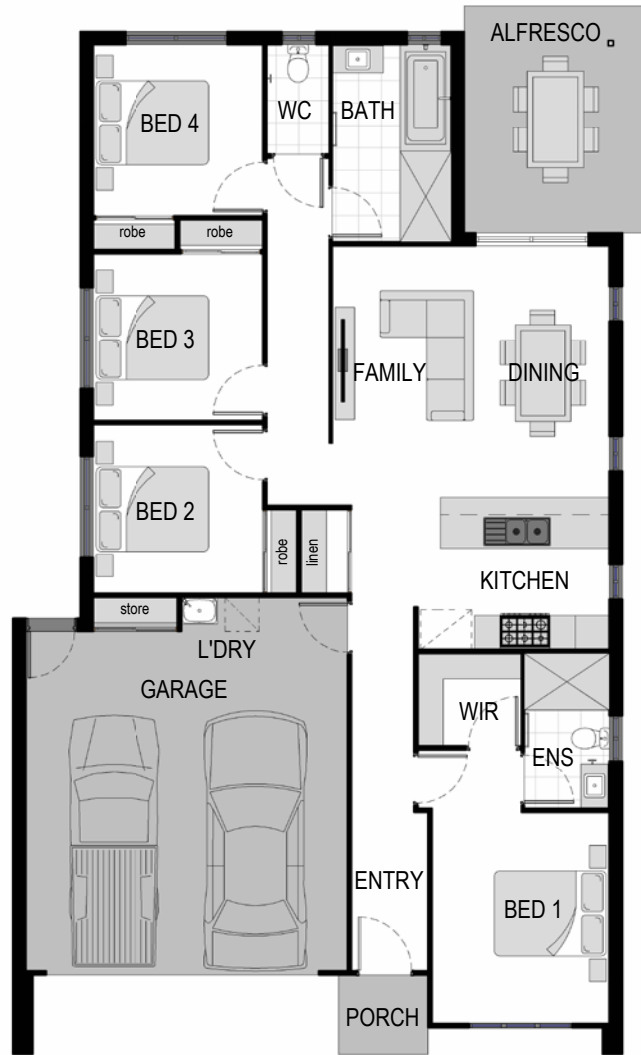

# ZEST

177

4 | 2 | 2 | 1

Introducing Zest, a contemporary design that embodies the essence of modern coastal living with a minimalistic touch.

We want you to love your home.

The Zaleta team are here to work with you to design the home you've always dreamt of.

Our plans are here as a guide, and modifying them to suit your lifestyle is all included as part of our service, at no extra cost.

SUITS  
12.5m  
LOT  
WIDTH

## HOME AREA

Width 11.20m  
Length 18.90m  
Gross Area 177.79m<sup>2</sup>

## ROOM DIMENSIONS

Bed 1	3.70 x 3.10m	Family	4.40 x 2.40m
Bed 2	3.00 x 3.00m	Dining	4.40 x 2.40m
Bed 3	3.00 x 3.00m	Alfresco	4.00 x 3.20m
Bed 4	3.00 x 3.00m	Garage	6.00 x 5.70m

SSF0011-12.5-P0001-A

Please note this document, including plans, materials and inclusions is for illustrative purposes only and is provided as a guide. Plans may not be drawn to scale.