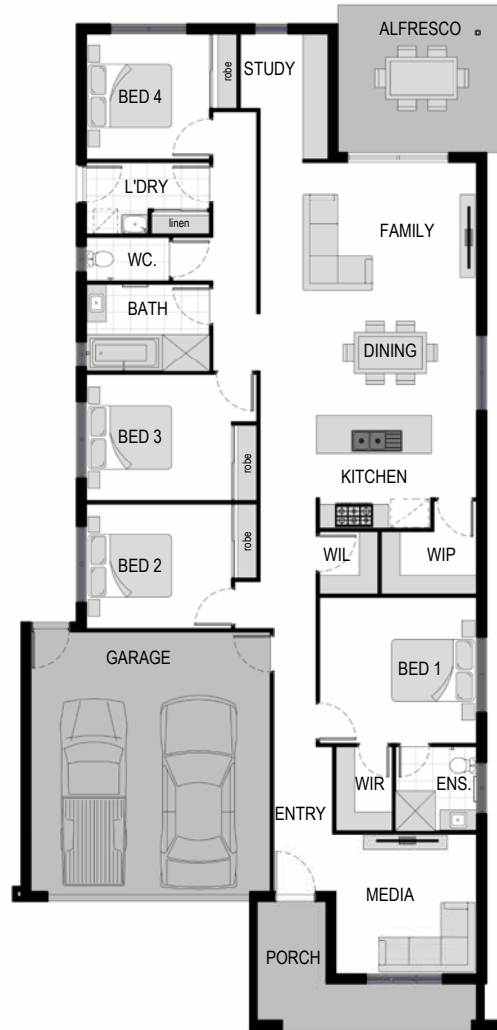

SOUL

235

- 🛏️ 4
- 🍷 2
- 🚗 2
- 🪑 1
- 📺 1
- ♿️ 1

Soul, a truly distinctive coastal urban style Australian home that effortlessly blends the vibrancy of city living with the tranquil essence of our Sunshine Coast lifestyle.

SSF0007-12.5-P0011-A

SUITS
12.5m
LOT
WIDTH

HOME AREA

Width	11.50m
Length	24.50m
Gross Area	235.36m ²

ROOM DIMENSIONS

Bed 1	3.50 x 3.70m	Family	5.20 x 4.30m
Bed 2	3.00 x 3.40m	Dining	5.20 x 1.80m
Bed 3	3.00 x 3.40m	Alfresco	3.50 x 4.00m
Bed 4	3.00 x 2.90m	Garage	6.20 x 5.70m
Media	3.30 x 3.30m		

Please note this document, including plans, materials and inclusions is for illustrative purposes only and is provided as a guide. Plans may not be drawn to scale.

ZALETA