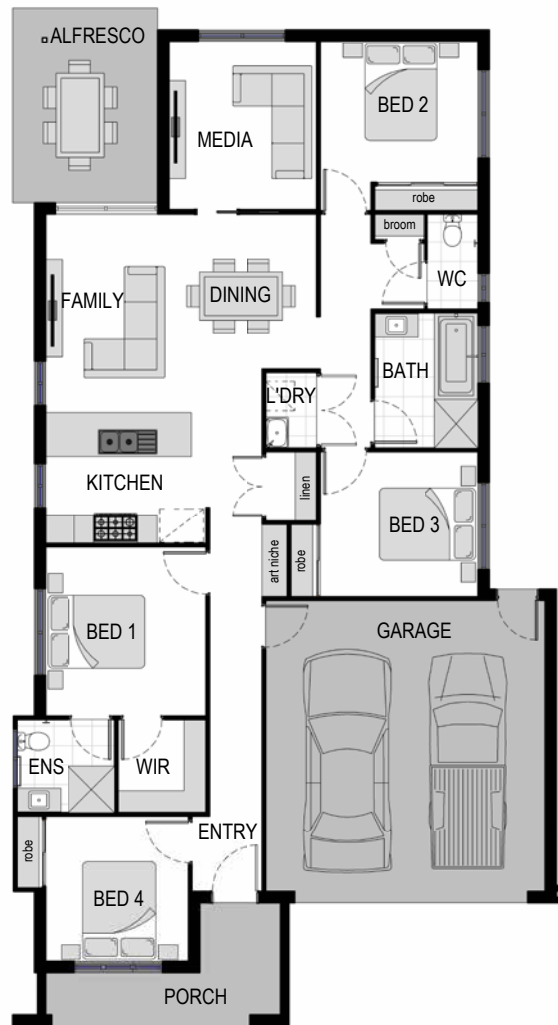

SOUL

196

- 🛏️ 4
- 🍷 2
- 🚗 2
- 🪑 1
- 📺 1

Soul, a truly distinctive coastal urban style Australian home that effortlessly blends the vibrancy of city living with the tranquil essence of our Sunshine Coast lifestyle.

SSF0007-12.5-P0005-A

SUITS
12.5m
LOT
WIDTH

HOME AREA

Width	11.40m
Length	21.00m
Gross Area	196.38m ²

ROOM DIMENSIONS

Bed 1	3.50 x 3.30m	Family	4.10 x 2.79m
Bed 2	2.91 x 3.27m	Dining	2.79 x 3.21m
Bed 3	3.00 x 3.27m	Alfresco	4.00 x 2.99m
Bed 4	2.99 x 2.94m	Garage	6.00 x 5.77m
Media	3.40 x 3.00m		

Please note this document, including plans, materials and inclusions is for illustrative purposes only and is provided as a guide. Plans may not be drawn to scale.

ZALETA