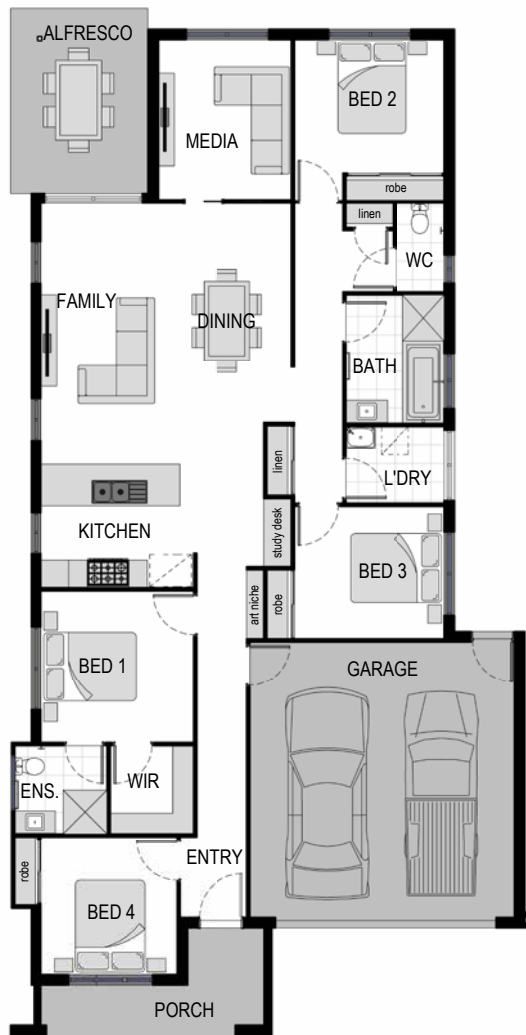

SOUL

208

- 🛏️ 4
- 🍷 2
- 🚗 2
- 🪑 1
- 📺 1

Soul, a truly distinctive coastal urban style Australian home that effortlessly blends the vibrancy of city living with the tranquil essence of our Sunshine Coast lifestyle.

SSF0007-12.5-P0006-A

SUITS
12.5m
LOT
WIDTH

HOME AREA

Width	11.42m
Length	22.40m
Gross Area	208.13m ²

ROOM DIMENSIONS

Bed 1	3.30 x 3.30m	Family	5.68 x 2.70m
Bed 2	2.90 x 3.27m	Dining	3.58 x 2.70m
Bed 3	2.90 x 3.27m	Alfresco	4.00 x 2.99m
Bed 4	3.00 x 2.94m	Garage	6.00 x 5.77m
Media	2.48 x 2.90m		

Please note this document, including plans, materials and inclusions is for illustrative purposes only and is provided as a guide. Plans may not be drawn to scale.

ZALETA