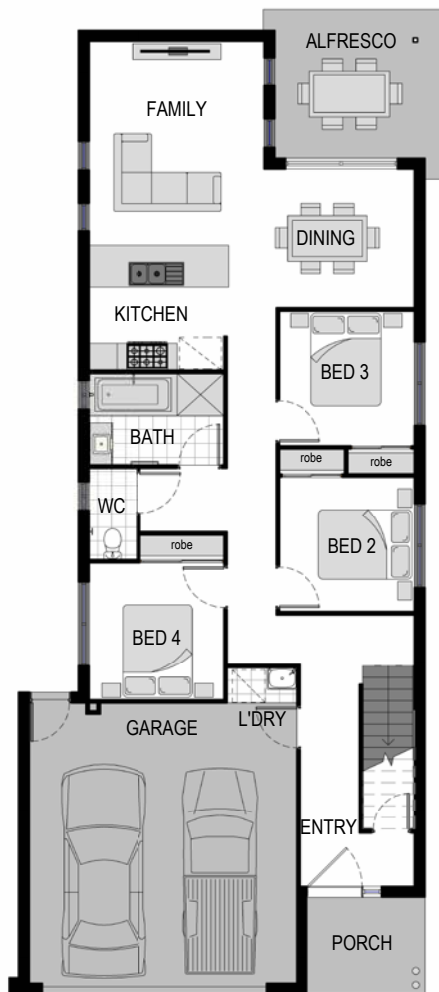

VISTA

208

 4 |
  2 |
  2 |
  1

This double-story Australian beauty combines traditional charm with modern sophistication, offering the perfect blend of timeless elegance and contemporary luxury.

We want you to love your home.

DSF0006-10-P0001-A

SUITS
10m
LOT
WIDTH

HOME AREA

Width 9.30m
Length 21.00m
Gross Area 208.44m²

ROOM DIMENSIONS

Bed 1	3.90 x 4.40m	Family	4.50 x 3.70m
Bed 2	2.90 x 2.90m	Dining	2.90 x 2.90m
Bed 3	2.90 x 2.90m	Alfresco	3.60 x 3.90m
Bed 4	2.90 x 2.90m	Garage	6.00 x 5.70m

Please note this document, including plans, materials and inclusions is for illustrative purposes only and is provided as a guide. Plans may not be drawn to scale.

ZALETA