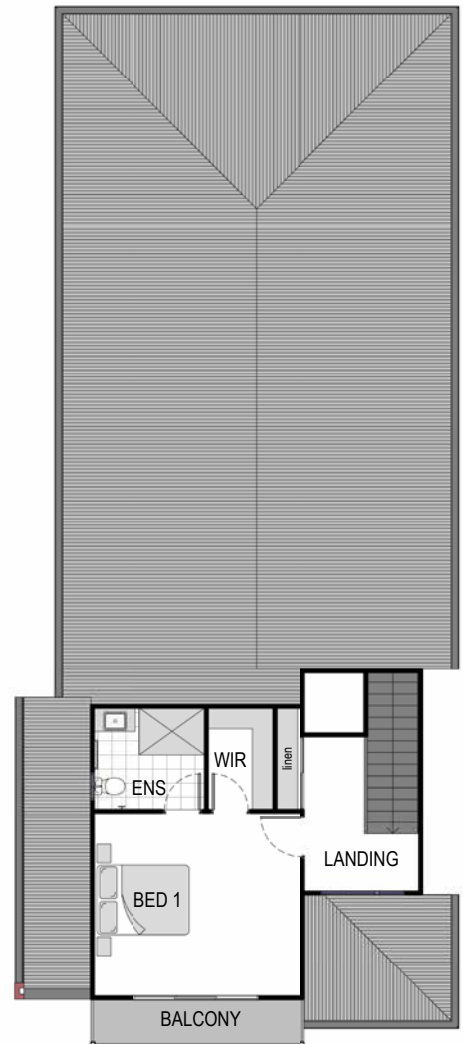

VISTA

208

 4 |
  2 |
  2 |
  1

This double-story Australian beauty combines traditional charm with modern sophistication, offering the perfect blend of timeless elegance and contemporary luxury.

We want you to love your home.

DSF0006-10-P0001-A

SUITS
10m
LOT
WIDTH

HOME AREA

Width 9.30m
Length 21.00m
Gross Area 208.44m²

ROOM DIMENSIONS

Bed 1	3.90 x 4.40m	Family	4.50 x 3.70m
Bed 2	2.90 x 2.90m	Dining	2.90 x 2.90m
Bed 3	2.90 x 2.90m	Alfresco	3.60 x 3.90m
Bed 4	2.90 x 2.90m	Garage	6.00 x 5.70m

Please note this document, including plans, materials and inclusions is for illustrative purposes only and is provided as a guide. Plans may not be drawn to scale.

ZALETA